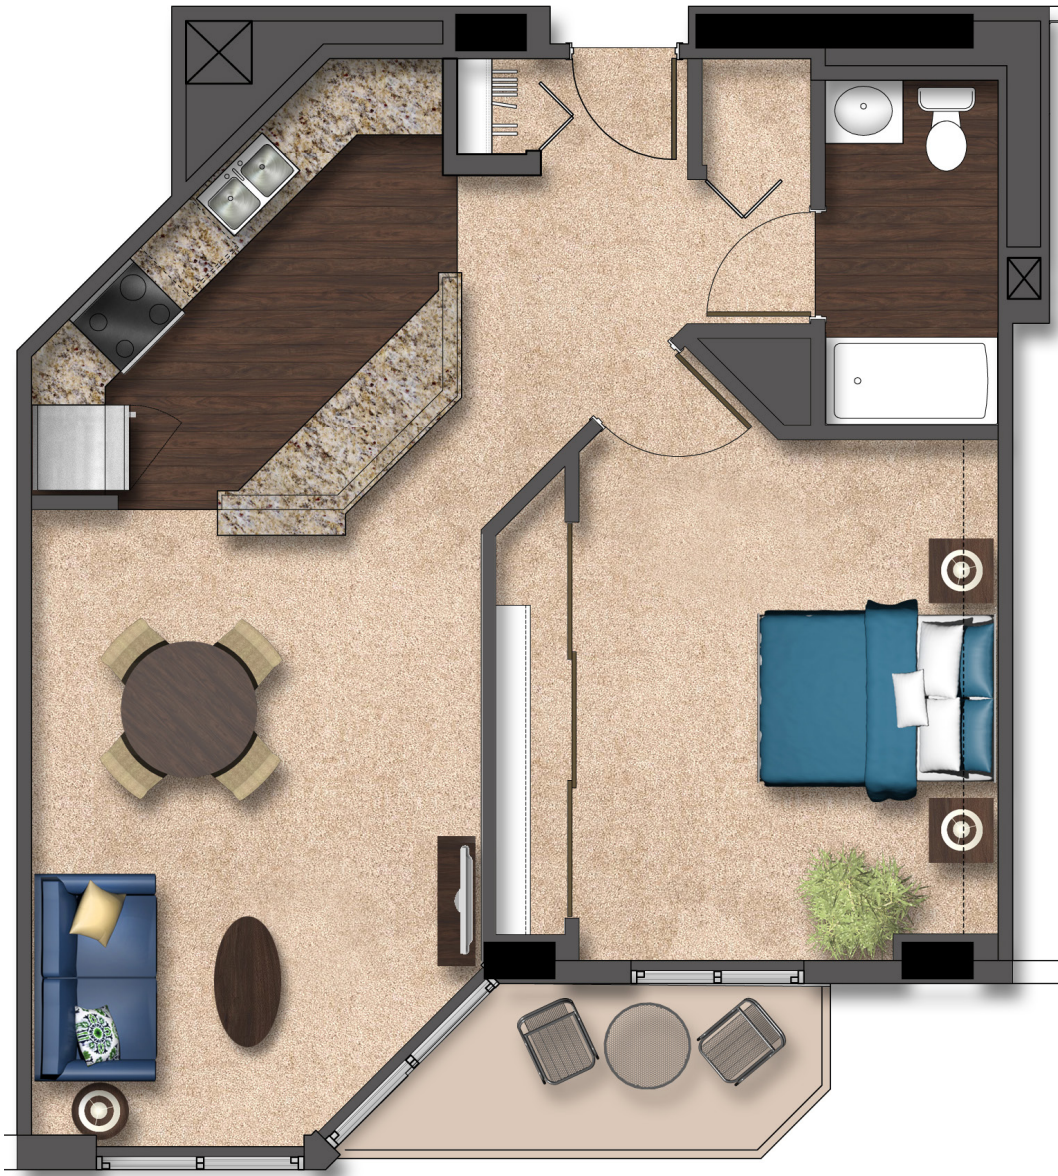

# STYLE AL-10

807 Square Feet

One Bedroom

VILLAGE SHORES  
A SILVERCREST COMMUNITY

6501 Woodlake Drive Richfield MN 55423 T 612.861.1186 F 612.861.0210

WWW.VILLAGESHORESENIORCOMMUNITY.COM