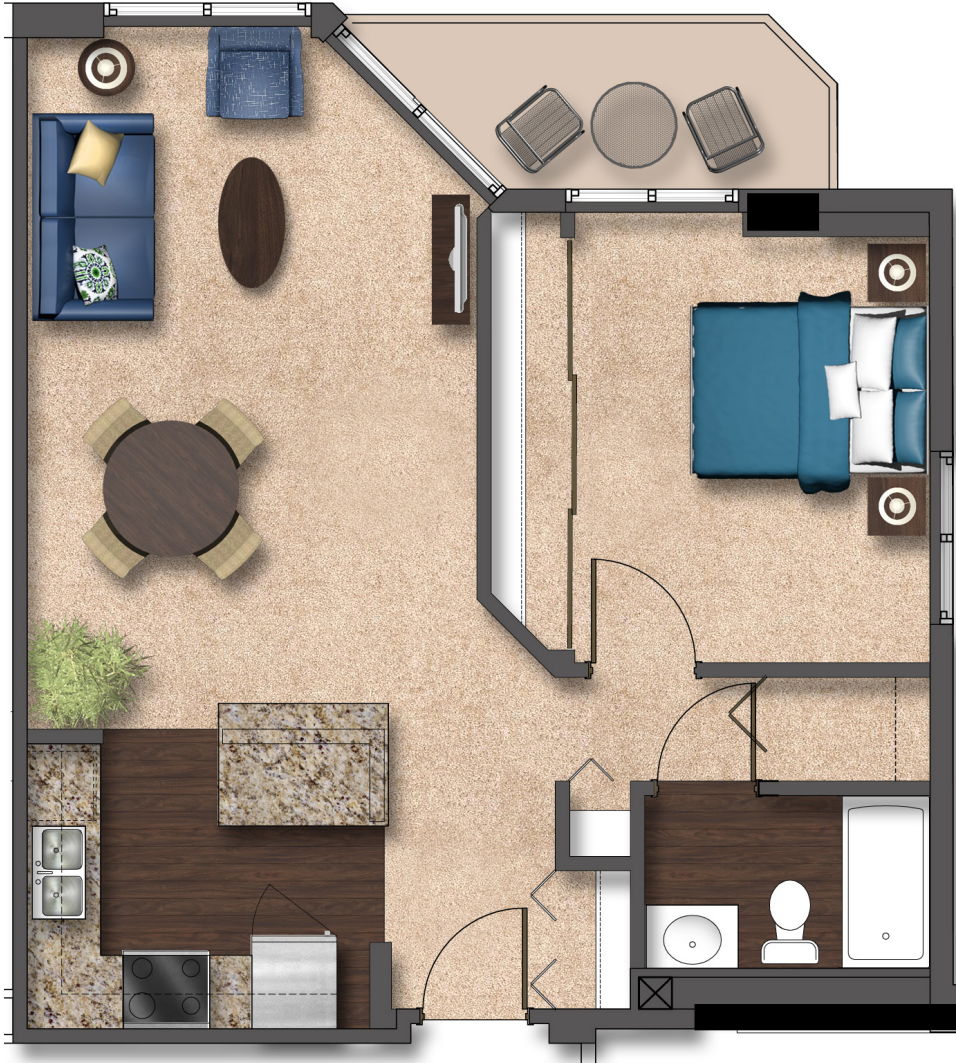

STYLE AL-6

716 Square Feet

One Bedroom

VILLAGE SHORES
A SILVERCREST COMMUNITY

6501 Woodlake Drive Richfield MN 55423 T 612.861.1186 F 612.861.0210

WWW.VILLAGESHORESSENIORCOMMUNITY.COM