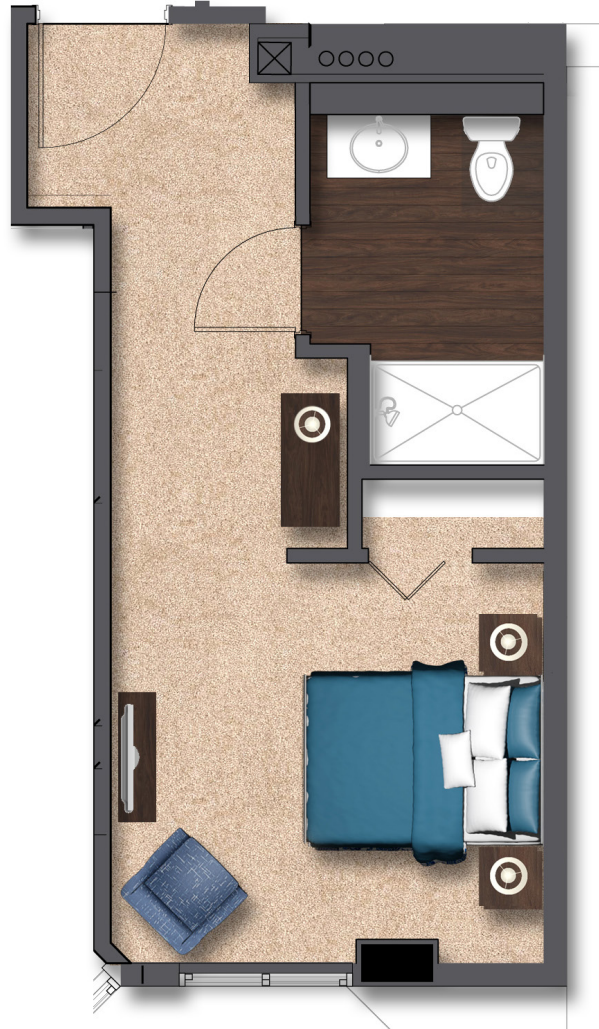

# STYLE MC-7

384 Square Feet  
Studio

6501 Woodlake Drive Richfield MN 55423 T 612.861.1186 F 612.861.0210  
WWW.VILLAGESHORESENIORCOMMUNITY.COM